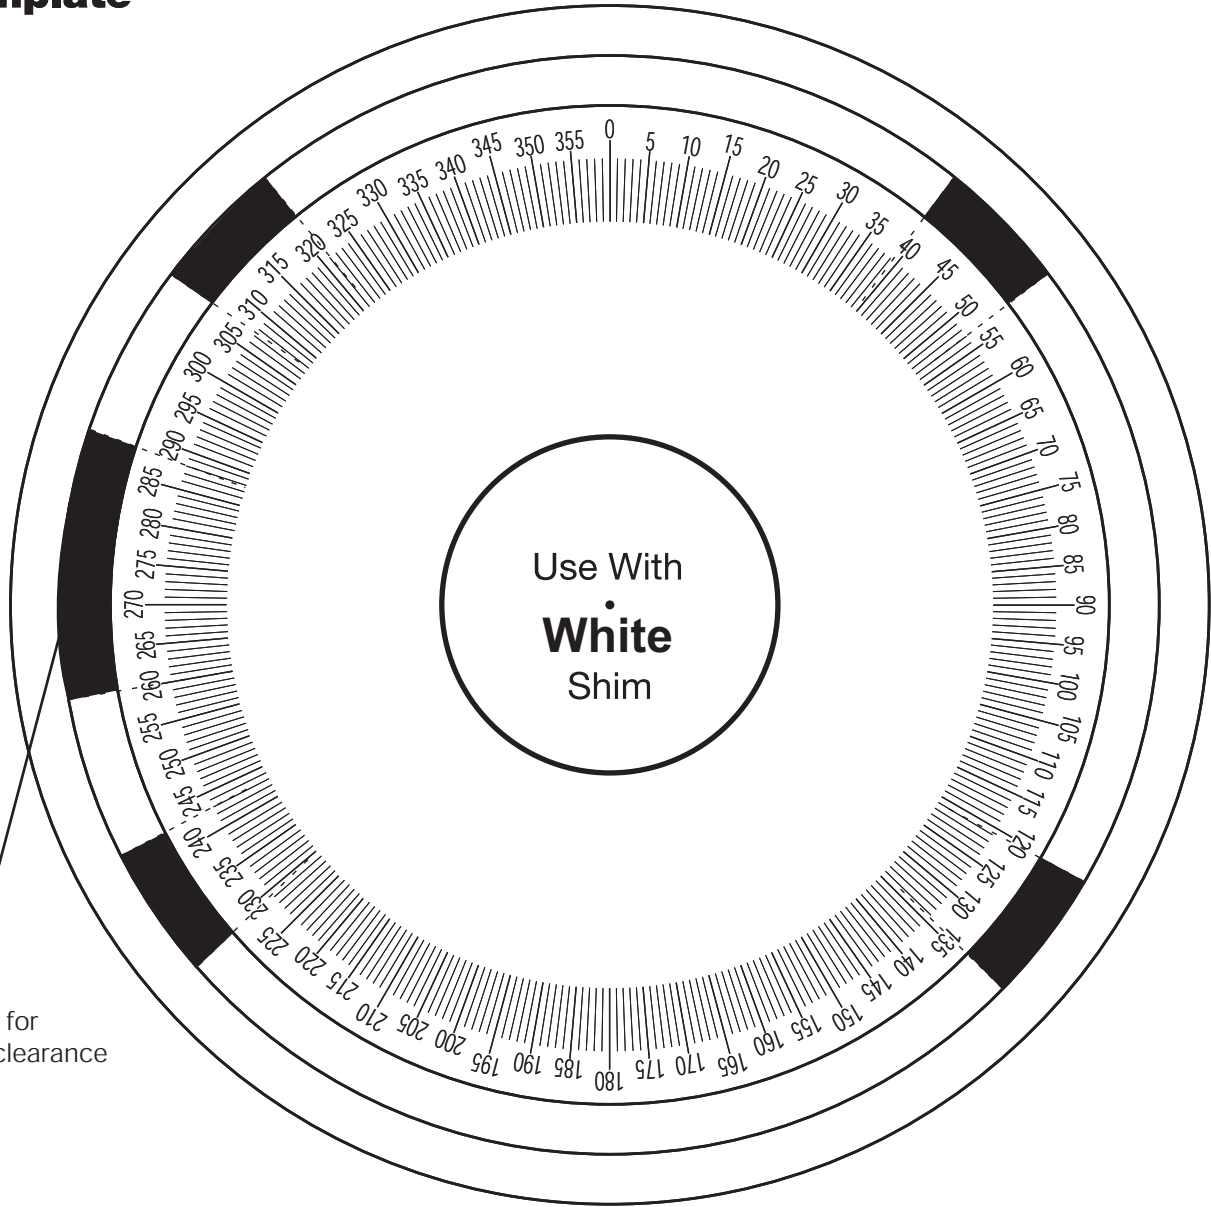

Template

Break out for
ABS line clearance

CHEVROLET - Aveo