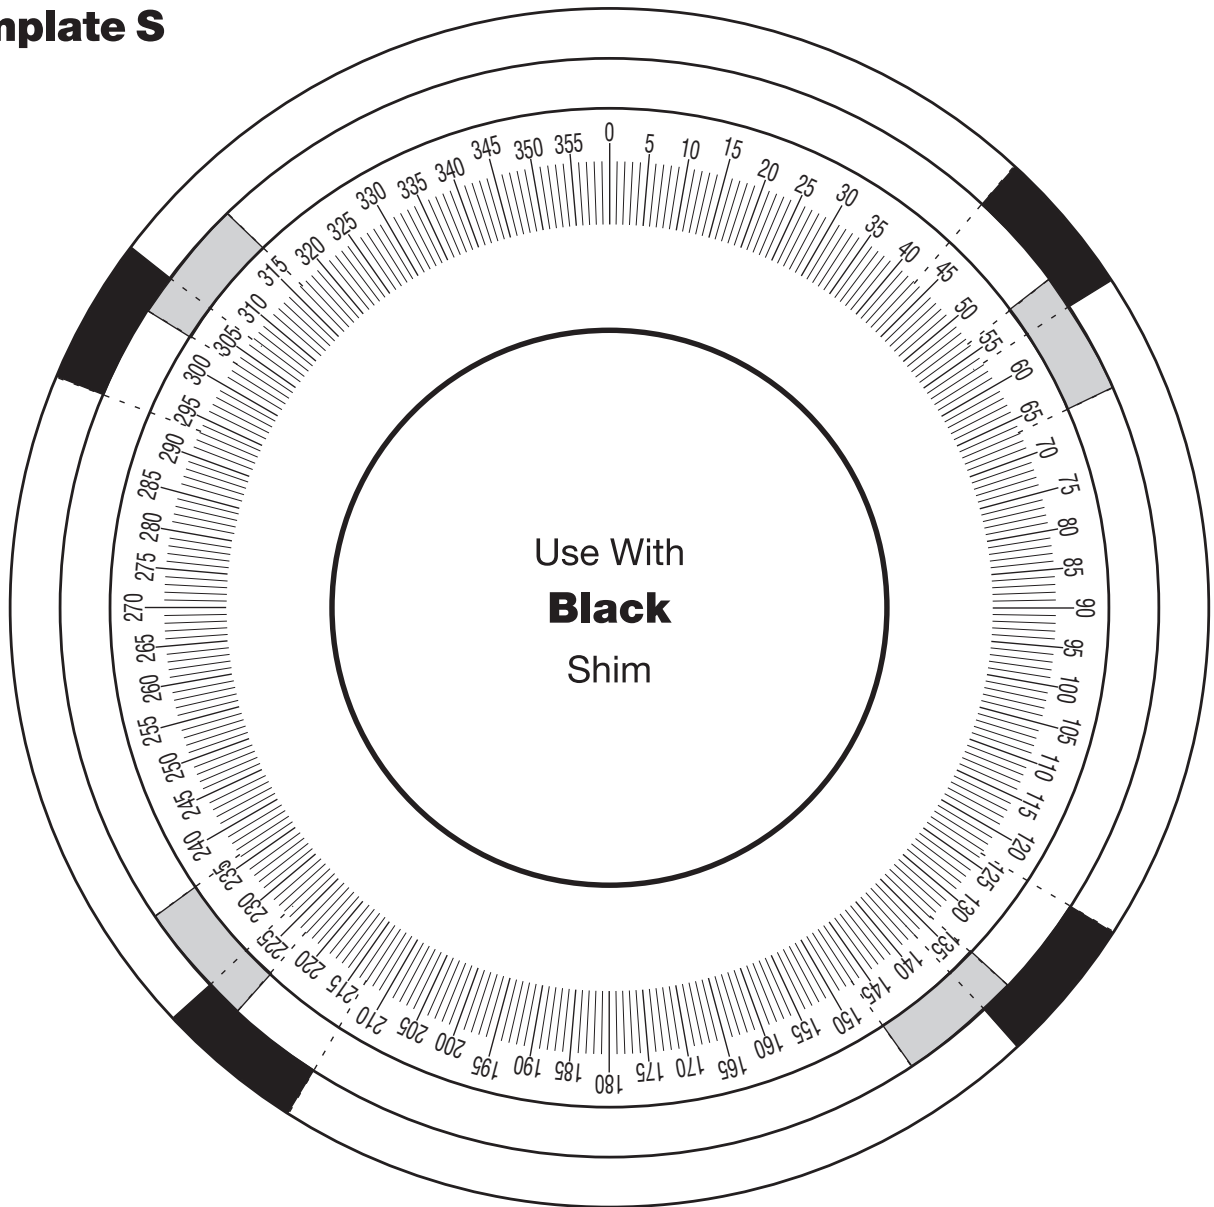

# Template S

  
Passenger Side

  
Drivers Side

PONTIAC - Vibe

TOYOTA - Matrix & Corolla