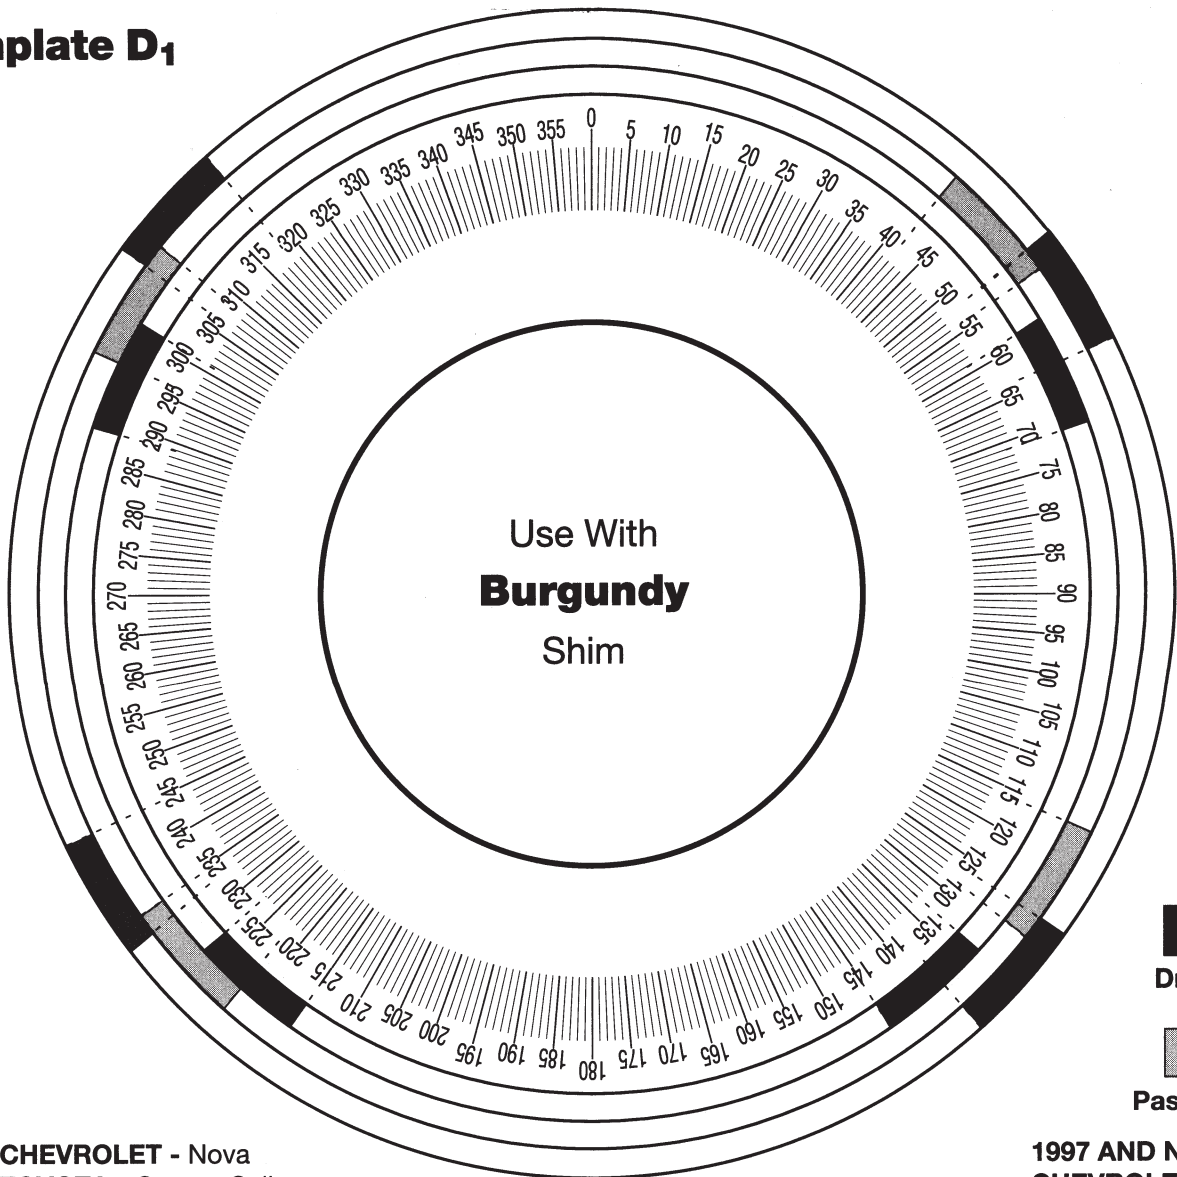

Template D

Passenger Side

GM - A-H-C-E-K cars

Drivers Side

Template D₁

Drivers Side

Passenger Side

CHEVROLET - Nova
TOYOTA - Camry, Celica
& Corolla
GEO - Prizm

1997 AND NEWER
CHEVROLET - Venture
PONTIAC - Transport
OLDSMOBILE - Silhouette