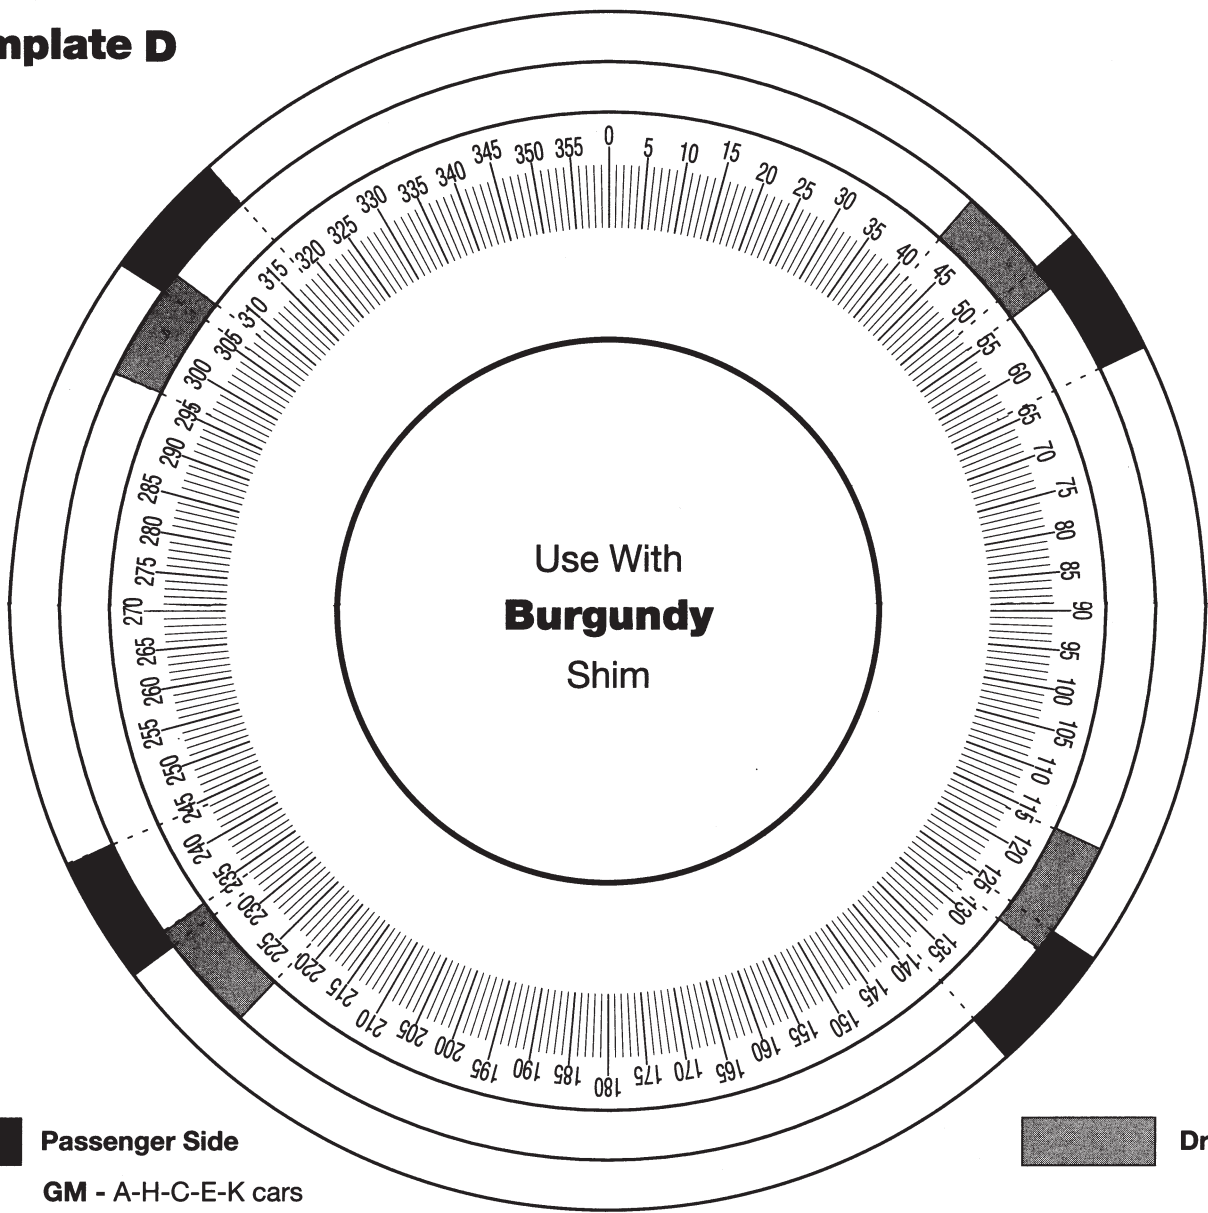

Template D

Passenger Side

GM - A-H-C-E-K cars

Drivers Side

Template D₁

Drivers Side

Passenger Side

CHEVROLET - Nova
TOYOTA - Camry, Celica
& Corolla
GEO - Prizm

1997 AND NEWER
CHEVROLET - Venture
PONTIAC - Transport
OLDSMOBILE - Silhouette